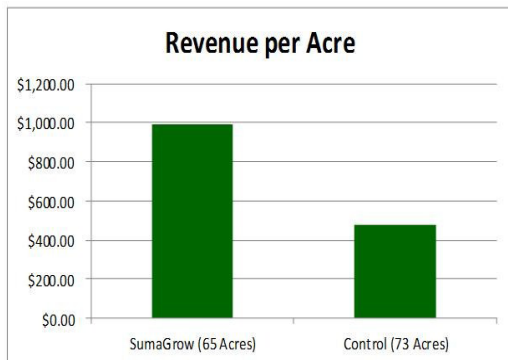

The SumaGrow® treated cotton (65 acres) produced 69,582 lbs, while the Control cotton (73 acres) produced only 66,837 lbs

SumaGrow® treated produced 1,070.49 lbs per acre versus the Control's 915.58 lbs per acre. SumaGrow® treated Cotton had a 16.92% increase in yield over the control

SumaGrow® treated also produces a higher quality cotton. The control cotton only receives \$.52 per pound versus \$.92 for SumaGrow® treated.

SG Treated 1070.49 lbs x \$.92 = \$989.55
Control 915.58 lbs x \$.52 = \$480.20

\$989.55 vs \$480.20 = \$509.35 (106% Revenue Increase)

PURE PROFIT

www.SumaGreen.com