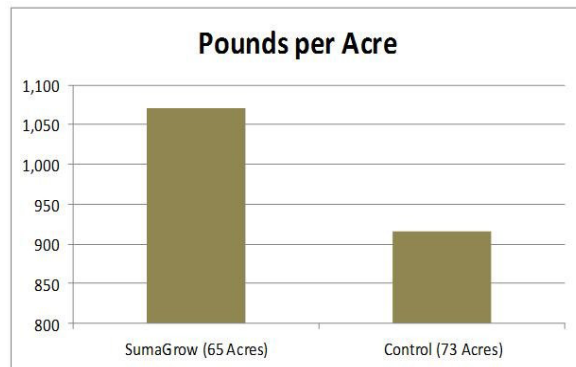

The SumaGrow® treated cotton (65 acres) produced 69,582 lbs, while the Control cotton (73 acres) produced only 66,837 lbs

SumaGrow® treated produced 1,070.49 lbs per acre versus the Control's 915.58 lbs per acre. SumaGrow® treated Cotton had a 16.92% increase in yield over the control

SumaGrow® treated also produces a higher quality cotton. The control cotton only receives \$.52 per pound versus \$.92 for SumaGrow® treated.

SG Treated 1070.49 lbs x \$.92 = \$989.55
Control 915.58 lbs x \$.52 = \$480.20

\$989.55 vs \$480.20 = \$509.35 (106% Revenue Increase)

PURE PROFIT

www.SumaGreen.com